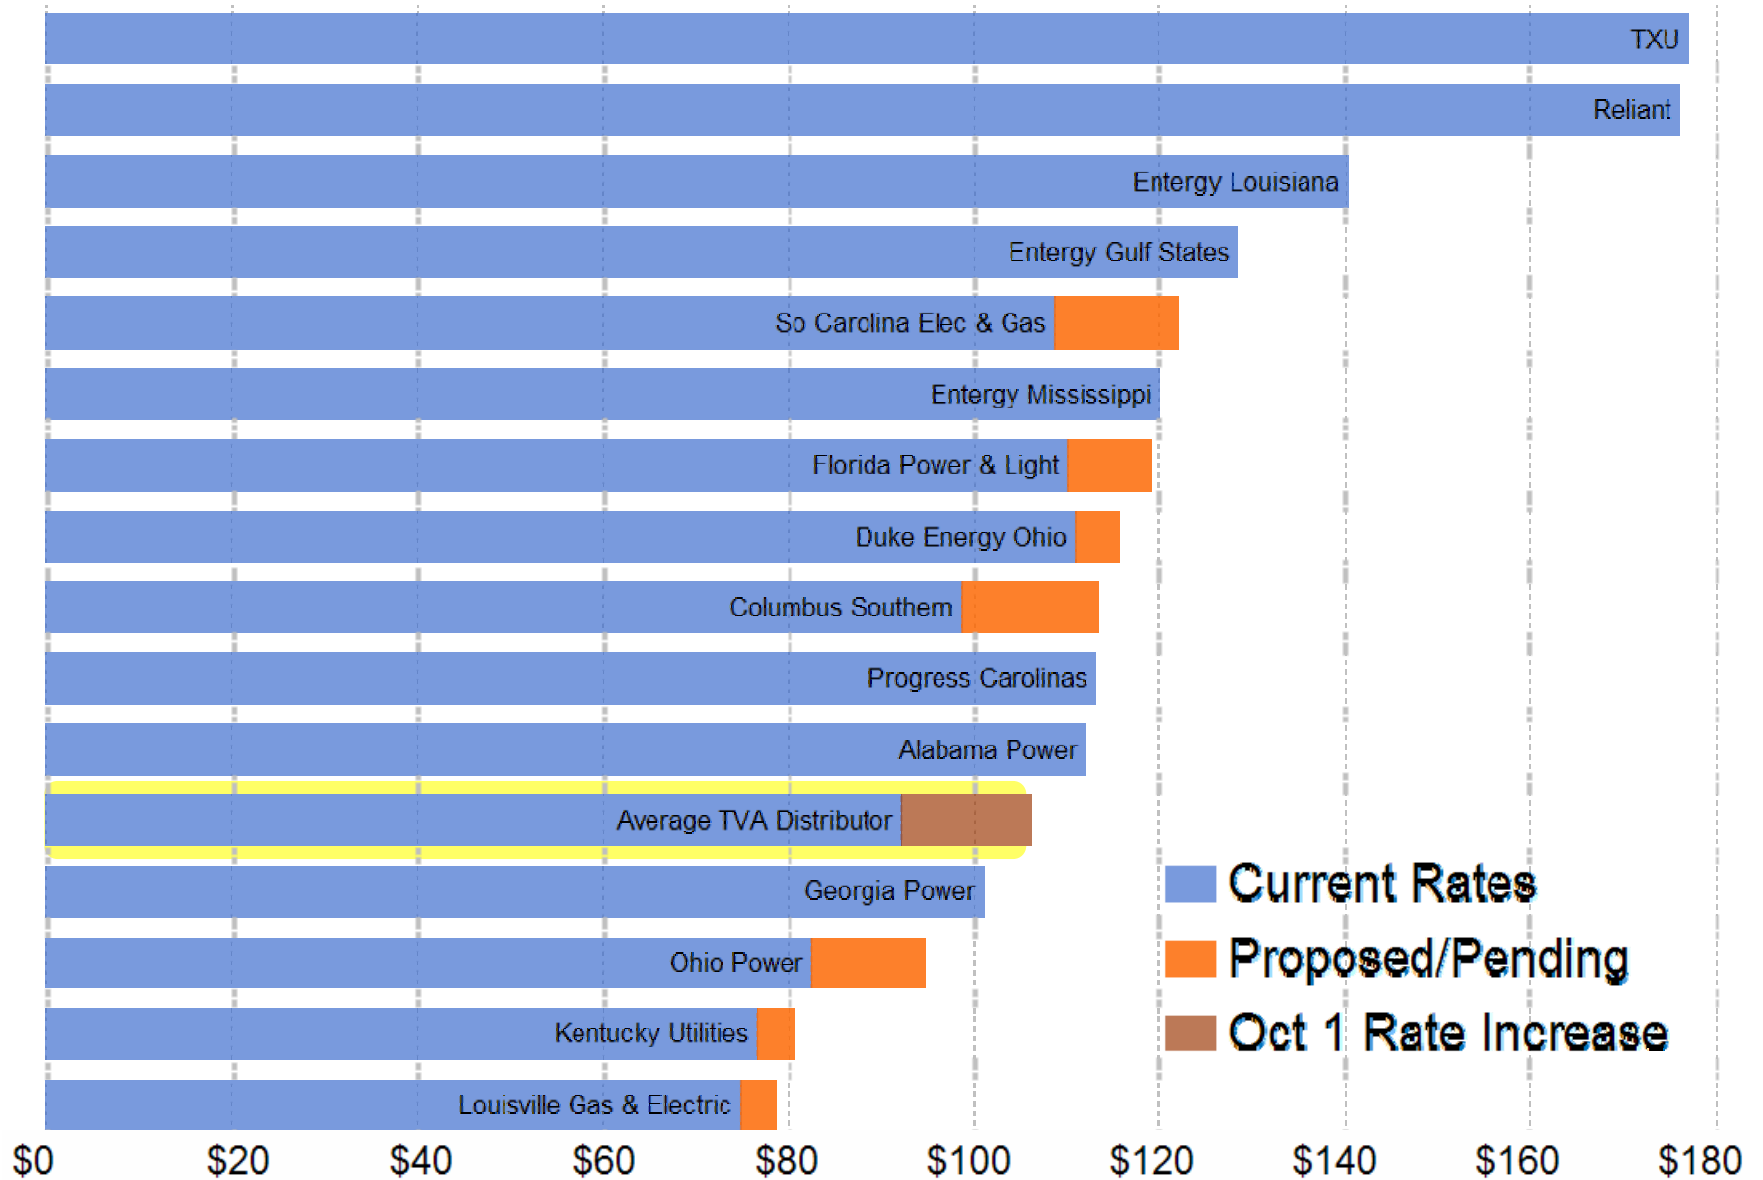

Even with rising costs, TVA rates are among the lowest.

Monthly Residential Bill Comparison – Based on 1,000 KWh usage

■ Includes customer charges, but excludes taxes
■ Annual averages calculated for those with seasonal rates